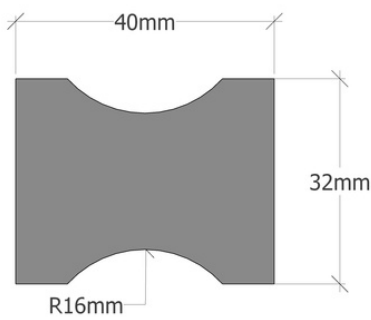

THE WOODSMITHS

Handle Range

Elevate your space with these stunning handles, each design mindfully crafted to combine style and functionality. The durability, warmth, and feel of solid wood handles make it an excellent choice for commercial and residential properties.