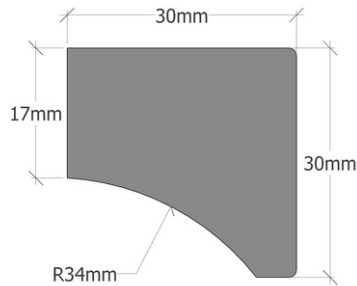

THE WOODSMITHS

Handle Range

Elevate your space with these stunning handles, each design mindfully crafted to combine style and functionality. The durability, warmth, and feel of solid wood handles make it an excellent choice for commercial and residential properties.

No.1

No.2

No.4

No.3

No.5

CONTACT US
PH: 0800 149 663
sales@woodsmiths.co.nz