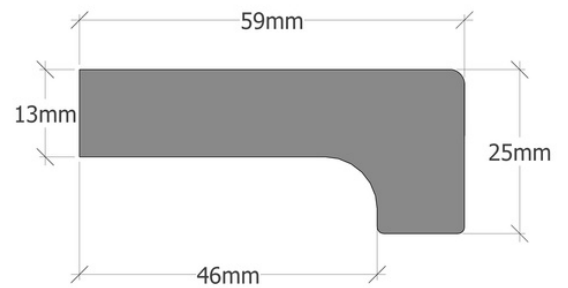

THE WOODSMITHS

Handle Range

Elevate your space with these stunning handles, each design mindfully crafted to combine style and functionality. The durability, warmth, and feel of solid wood handles make it an excellent choice for commercial and residential properties.

No.1

No.3

No.5

CONTACT US
PH: 0800 149 663
sales@woodsmiths.co.nz