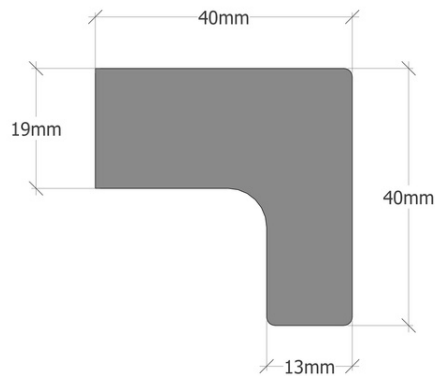

THE WOODSMITHS

Handle Range

Elevate your space with these stunning handles, each design mindfully crafted to combine style and functionality. The durability, warmth, and feel of solid wood handles make it an excellent choice for commercial and residential properties.

No.1

No.2

No.3

No.5

CONTACT US
PH: 0800 149 663
sales@woodsmiths.co.nz