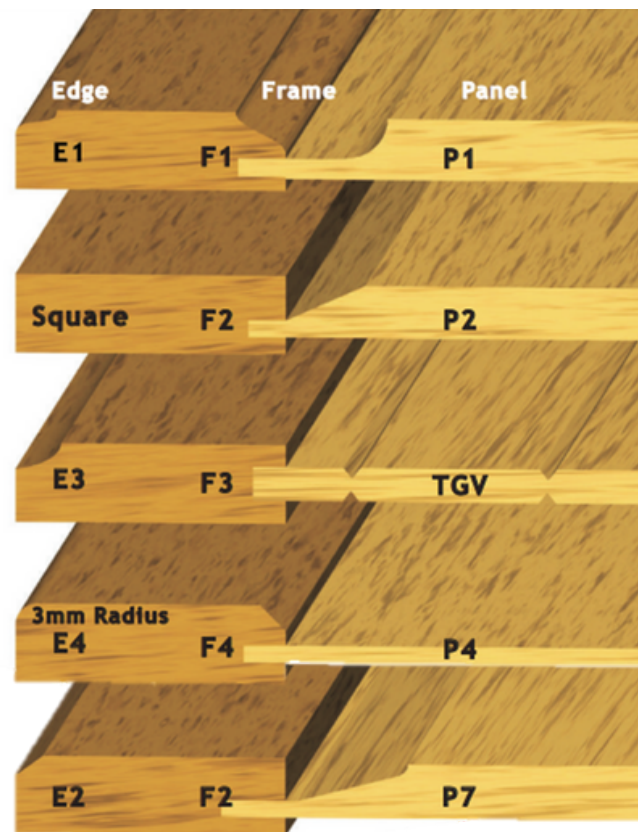

THE WOODSMITHS

Solid Wood Doors

Solid Wood Doors

New Zealand's largest range of solid wood cabinet doors

Solid Wood doors are popular with fine detailing in classic kitchens or a simpler design for country or industrial styles. With limitless timber, profiles and finish options to perfectly suit your taste along with our 30 years of highest quality craftsmanship, choose The Woodsmiths to create your dream kitchen!

Door Profiles

The external edge, inner frame and panel profiles are shown in groups that are generally complementary, however most profiles are readily interchangeable.

Our Solid Wood Doors can be finished with either an Oil or Polish finish. We can also stain these with our range of colours

MDB
Multiple Drawer Bank
with split rails OB Rimu

C/D
Individual Fronts with
full rails European
Beech

Western - Front & Back
African Rosewood - recommend veneer

**TGV Traditional -
Front & Back**
Red Beech