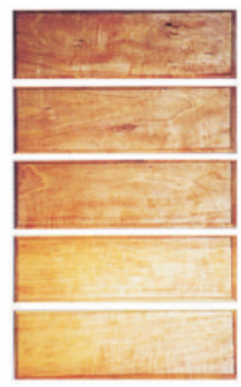

Door Profiles

The external edge, inner frame and panel profiles are shown in groups that are generally complementary, however most profiles are readily interchangeable.

Our Solid Wood Doors can be finished with either an Oil or Polish finish. We can also stain these with our range of colours

Pioneer
European Beech

Norfolk
Knotty Macrocarpa

Wood type colouration and grain pattern present here is approximate only

9 Lite
American Cherry

6 Lite
Coloured Rimu

4 Lite
Jarrah

Frame Only
Coloured Rimu

SDF
Solid Drawer Front
Anegre